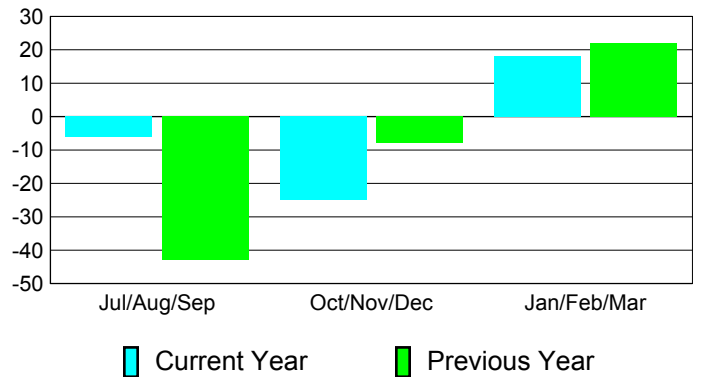

**Membership Results
2010-2011**

**Membership
2009-2010**

Month	Net Memb Goal	Actual New Memb	Actual Dropped Memb	Gain/Loss of Memb	Gain/Loss of Memb
Jul/Aug/Sep	0	24	-30	-6	-43
Oct/Nov/Dec	0	51	-76	-25	-8
Jan/Feb/Mar	20	61	-43	18	22
Totals	20	136	-149	-13	-29

Membership Results 2010-2011

Goal, New, Dropped, Gain/Loss

Comparison of Membership Gain/Loss

Current Year Compared to the Previous Year

Gender Comparison 2010-2011

Jul/Aug/Sep

Oct/Nov/Dec

Jan/Feb/Mar