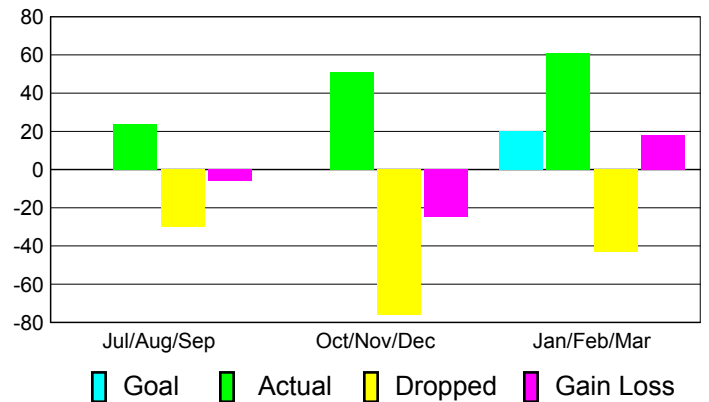

Membership Results 2010-2011

Goal, New, Dropped, Gain/Loss

Comparison of Membership Gain/Loss

Current Year Compared to the Previous Year